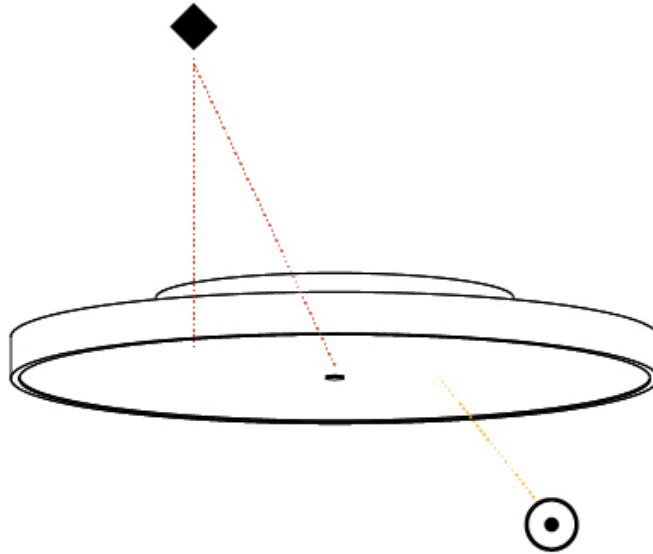

A3D092-

PROJECT _____

TYPE _____

SPECIFIER _____

QUANTITY _____

DATE _____