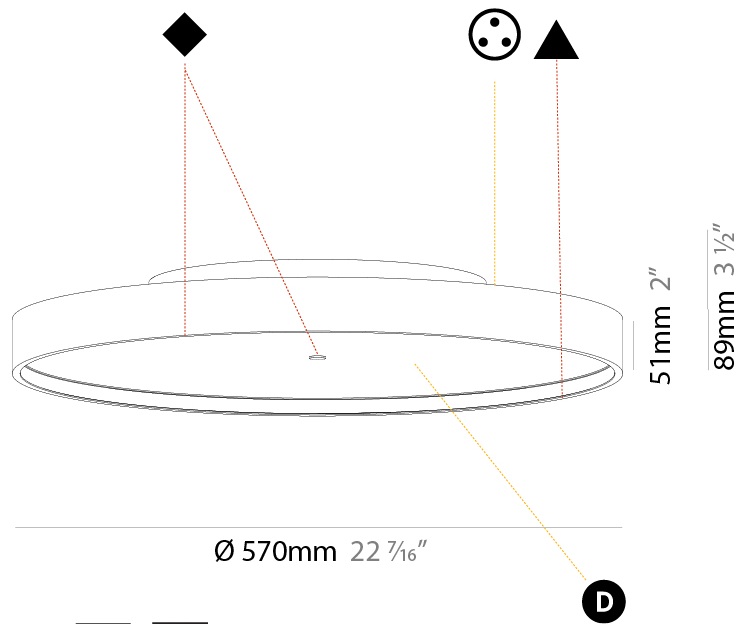

GENERAL

Series: Sign Diva
Subseries: Sign Diva Korona
Brand: Prolicht
Division: Architectural
Mounting Type: Surface
Mounting Location: Ceiling
Subcategory: Ambient

PHYSICAL

Shape: Round
Diameter (mm): 570
Diameter (in): 22 7/16
Height (mm): 89
Height (in): 3 1/2
Light Distribution: Direct / Indirect
Weight (kg): 7.4
Weight (lbs): 16.314
Diffuser: Direct - PMMA - Opal/Micro-Prism/Sparkling Secret/Vintage Industrial / Indirect - White/Yellow/Orange/Red/Blue/Green
Fixture Finish: SSR / BKV / CWI / CRY / HAB / UFT / ITA / RUA / FTG / MYG / LOD / PUS / FRO / FUP / KIA / POP / BLS / SPG / MEY / GOH / GUM / CHC / COM / ABZ / JAG / OBR / MOS / ROR
Fixture Material: Extruded Aluminum / Steel

ELECTRICAL

Lamp Type: LED (Zhaga Standard)
Input Wattage (W): 58.3
Total Output Wattage (W): 53
Dimming: Tri-Mode (Non-Dimming and Phase Dimming (120Vac only) and 0-10V Dimming)
Driver Included: Yes
Driver Location: Integrated
Driver Type: Constant Current - Universal
Driver Class: Class 2
Input Voltage (V): 120 - 277
Constant Current (MA): 350

LED

Color Temperature (°K): 3000 / 3500 / 4000
Max. Delivered Lumen (lm): 6170 / 6292 / 6420
CRI: >90 CRI
Lamp Life (hrs): 50000

OPTICAL

RATINGS AND CERTIFICATIONS

Certified By: Certified for North American Standards
IP rating: IP20

PROJECT
TYPE
SPECIFIER
QUANTITY
DATE