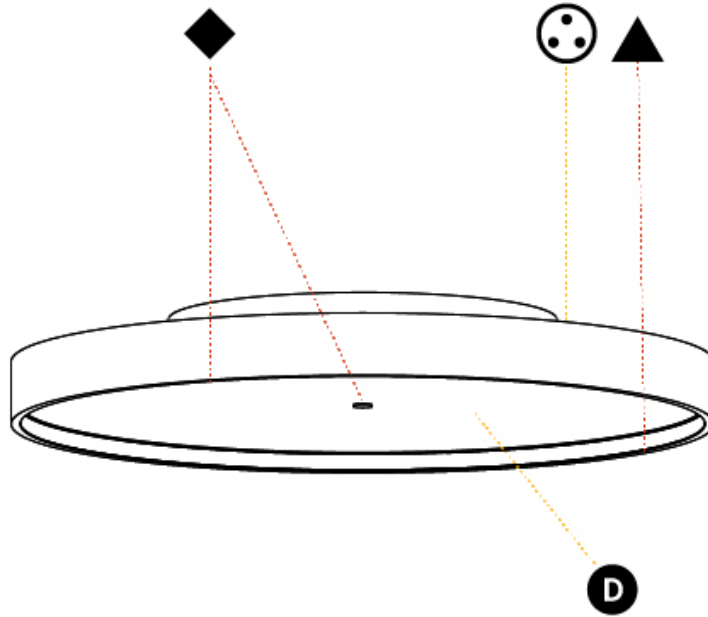

A3D087-

PROJECT

TYPE

SPECIFIER

QUANTITY

DATE