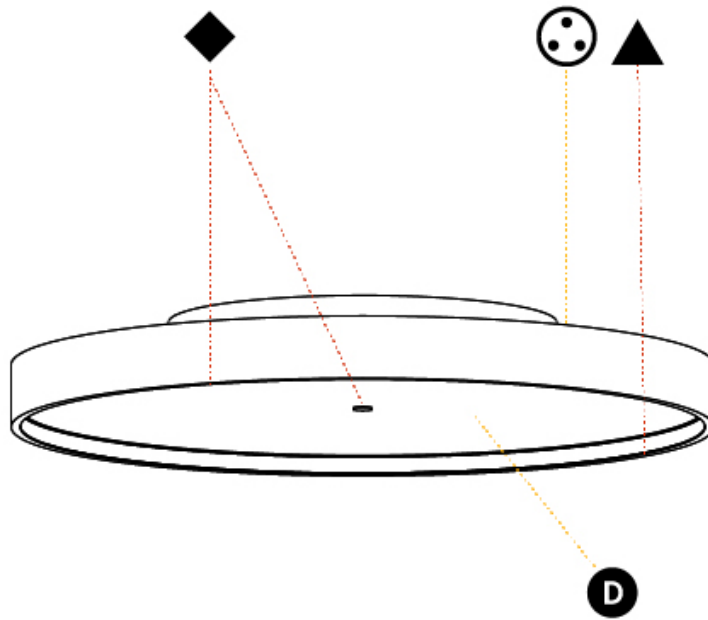

SIGN DIVA KORONA SURFACE

A3D097-

PROJECT
TYPE
SPECIFIER
QUANTITY
DATE