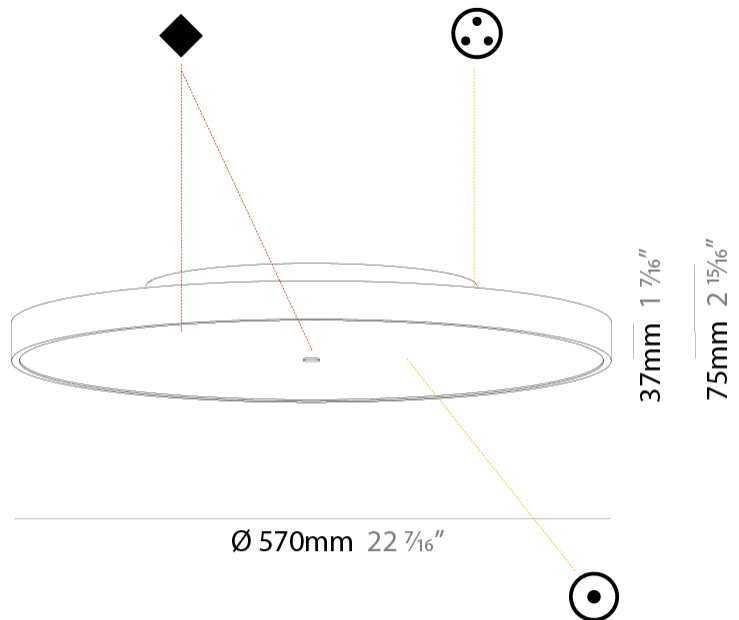

GENERAL

Series: Sign Diva
Subseries: Sign Diva
Brand: Prolicht
Division: Architectural
Mounting Type: Surface
Mounting Location: Ceiling
Subcategory: Ambient

PHYSICAL

Shape: Round
Diameter (mm): 570
Diameter (in): 22 ⁷/₁₆"
Height (mm): 75
Height (in): 2 ¹⁵/₁₆"
Light Distribution: Direct / Indirect
Weight (kg): 7.066
Weight (lbs): 15.578
Diffuser: Direct - PMMA - Opal/Micro-Prism/Sparkling Secret/Vintage Industrial with Shine Ring / Indirect - White/Yellow/Orange/Red/Blue/Green
Fixture Finish: SSR / BKV / CWI / CRY / HAB / UFT / ITA / RUA / FTG / MYG / LOD / PUS / FRO / FUP / KIA / POP / BLS / SPG / MEY / GOH / GUM / CHC / COM / ABZ / JAG / OBR / MOS / ROR
Fixture Material: Extruded Aluminum / Steel

ELECTRICAL

Lamp Type: LED (Zhaga Standard)
Input Wattage (W): 58.3
Total Output Wattage (W): 53
Dimming: Tri-Mode (Non-Dimming and Phase Dimming (120Vac only) and 0-10V Dimming)
Driver Included: Yes
Driver Location: Integrated
Driver Type: Constant Current - Universal
Driver Class: Class 2
Input Voltage (V): 120 - 277
Constant Current (MA): 350

LED

Color Temperature (°K): 3000 / 3500 / 4000
Max. Delivered Lumen (lm): 6170 / 6292 / 6420
CRI: >90 CRI
Lamp Life (hrs): 50000

OPTICAL

RATINGS AND CERTIFICATIONS

Certified By: Certified for North American Standards
IP rating: IP20